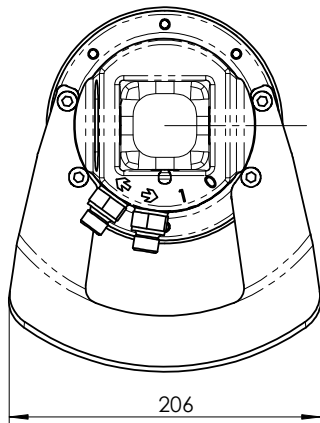

FR 7.4	
Rotation angle	unlimited
Max. working pressure	200 bar
Displacement	310 cm <sup>3</sup>
Torque (200bar)	780 Nm
Max. axial force	30 kN
Safe working load	2000 kg
Weight	16 kg

Basic models				
Item	Name	Direction	D1	D2
17070	FR 7.4e-X24A24	X	24	24
17082	FR 7.4e-W25A25	W	25	25
17090	FR 7.4e-X1A1	X	1"	1"
17091	FR 7.4e-W1A1	W	1"	1"

# ROTATORS FR 7 - model A

Direction of drilling

Direction X

Direction W

FR 7	
Rotation angle	unlimited
Max. working pressure	200 bar
Displacement	310 cm <sup>3</sup>
Torque (200bar)	780 Nm
Max. axial force	30 kN
Safe working load	2000 kg
Weight	16 kg