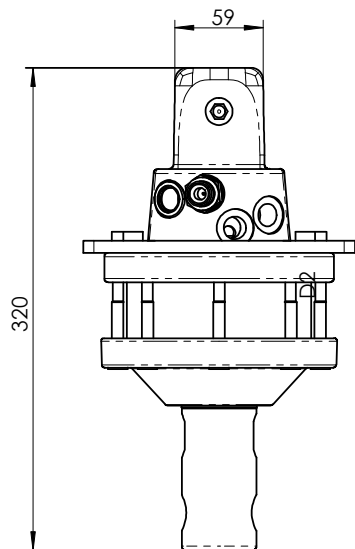

# ROTATORS FR 7.4 e

Direction of drilling

Direction X

Direction W

Rotator R3/8"

Grable R3/8"

Grable R1/4"

Grable R1/4"

FR 7.4	
Rotation angle	unlimited
Max. working pressure	200 bar
Displacement	310 cm <sup>3</sup>
Torque (200bar)	780 Nm
Max. axial force	30 kN
Safe working load	2000 kg
Weight	16 kg

Basic models				
Item	Name	Direction	D1	D2
17070	FR 7.4e-X24A24	X	24	24
17082	FR 7.4e-W25A25	W	25	25
17090	FR 7.4e-X1A1	X	1"	1"
17091	FR 7.4e-W1A1	W	1"	1"

# ROTATORS FR 7 - model A

Direction of drilling

Direction X

Direction W

FR 7	
Rotation angle	unlimited
Max. working pressure	200 bar
Displacement	310 cm <sup>3</sup>
Torque (200bar)	780 Nm
Max. axial force	30 kN
Safe working load	2000 kg
Weight	16 kg

Basic models				
Item	Name	Direction	D1	D2
17020	FR 7-X24A24	X	24	24
17025	FR 7-X25A24	X	25	24
17030	FR 7-X25A25	X	25	25
17032	FR 7-W25A25	W	25	25
17037	FR 7-W26A26	W	26	26