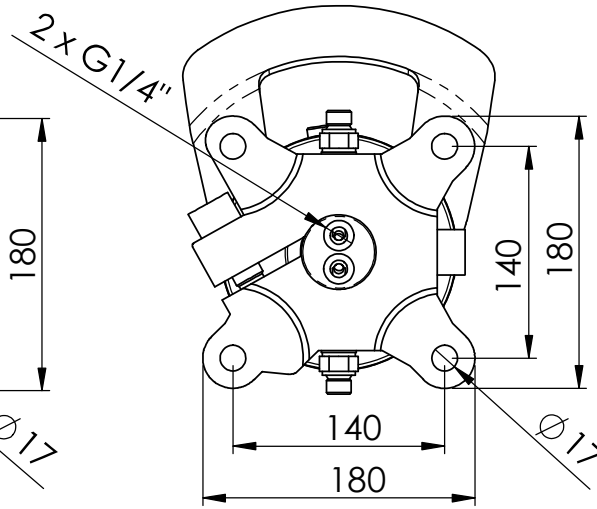

# ROTATORS FR 7 - model A

Direction of drilling

Direction X

Direction W

FR 7	
Rotation angle	unlimited
Max. working pressure	200 bar
Displacement	310 cm <sup>3</sup>
Torque (200bar)	780 Nm
Max. axial force	30 kN
Safe working load	2000 kg
Weight	16 kg

# ROTATORS FR 7 FA

FR 7 FA120X120

FR 7 FA140X140

2 x G3/8"

FR 7 model FA	
Rotation angle	unlimited
Max. working pressure	200 bar
Displacement	310 cm <sup>3</sup>
Torque (200bar)	780 Nm
Max. axial force	30 kN
Safe working load	2000 kg
Weight	20 kg