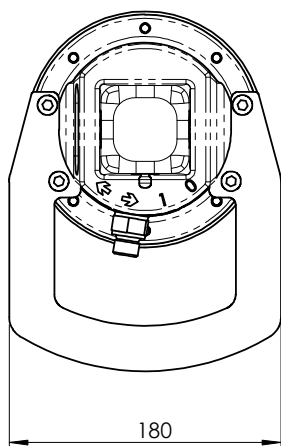

# ROTATORS FR 7.4 e

Direction of drilling

Direction X

Direction W

Rotator R3/8"

Grable R3/8"

Grable R1/4"

Grable R1/4"

FR 7.4	
Rotation angle	unlimited
Max. working pressure	200 bar
Displacement	310 cm <sup>3</sup>
Torque (200bar)	780 Nm
Max. axial force	30 kN
Safe working load	2000 kg
Weight	16 kg

Basic models				
Item	Name	Direction	D1	D2
17070	FR 7.4e-X24A24	X	24	24
17082	FR 7.4e-W25A25	W	25	25
17090	FR 7.4e-X1A1	X	1"	1"
17091	FR 7.4e-W1A1	W	1"	1"

# ROTATORS FR 7 - model A

Direction of drilling

Direction X

Direction W

FR 7	
Rotation angle	unlimited
Max. working pressure	200 bar
Displacement	310 cm <sup>3</sup>
Torque (200bar)	780 Nm
Max. axial force	30 kN
Safe working load	2000 kg
Weight	16 kg