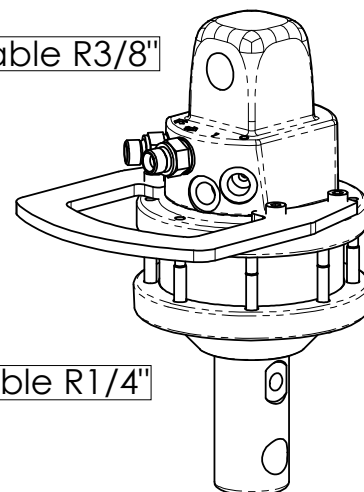

FR 7.4	
Rotation angle	unlimited
Max. working pressure	200 bar
Displacement	310 cm <sup>3</sup>
Torque (200bar)	780 Nm
Max. axial force	30 kN
Safe working load	2000 kg
Weight	16 kg

Basic models				
Item	Name	Direction	D1	D2
17070	FR 7.4e-X24A24	X	24	24
17082	FR 7.4e-W25A25	W	25	25
17090	FR 7.4e-X1A1	X	1"	1"
17091	FR 7.4e-W1A1	W	1"	1"