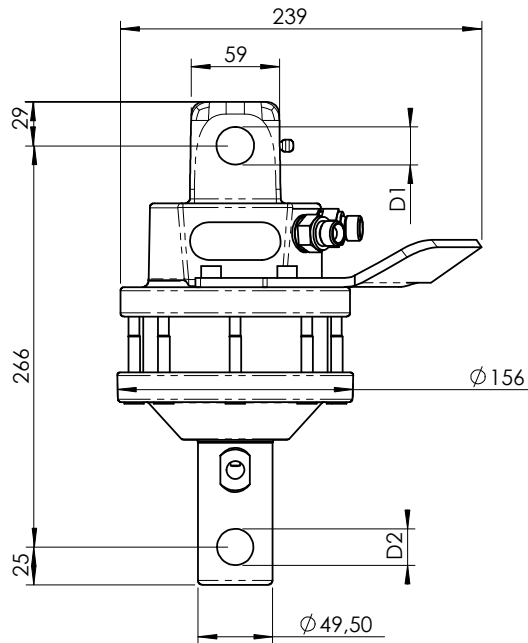

FR 7.4	
Rotation angle	unlimited
Max. working pressure	200 bar
Displacement	310 cm <sup>3</sup>
Torque (200bar)	780 Nm
Max. axial force	30 kN
Safe working load	2000 kg
Weight	16 kg

Basic models				
Item	Name	Direction	D1	D2
17070	FR 7.4e-X24A24	X	24	24
17082	FR 7.4e-W25A25	W	25	25
17090	FR 7.4e-X1A1	X	1"	1"
17091	FR 7.4e-W1A1	W	1"	1"

# ROTATORS FR 7 - model A

Direction of drilling

Direction X

Direction W

FR 7	
Rotation angle	unlimited
Max. working pressure	200 bar
Displacement	310 cm <sup>3</sup>
Torque (200bar)	780 Nm
Max. axial force	30 kN
Safe working load	2000 kg
Weight	16 kg

Basic models				
Item	Name	Direction	D1	D2
17020	FR 7-X24A24	X	24	24
17025	FR 7-X25A24	X	25	24
17030	FR 7-X25A25	X	25	25
17032	FR 7-W25A25	W	25	25
17037	FR 7-W26A26	W	26	26