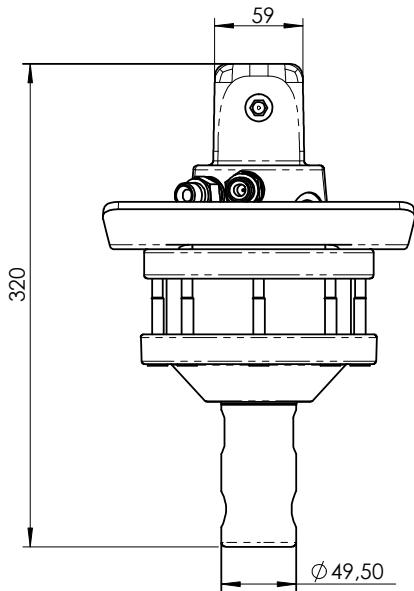

FR 7.4	
Rotation angle	unlimited
Max. working pressure	200 bar
Displacement	310 cm <sup>3</sup>
Torque (200bar)	780 Nm
Max. axial force	30 kN
Safe working load	2000 kg
Weight	16 kg

Basic models				
Item	Name	Direction	D1	D2
17070	FR 7.4e-X24A24	X	24	24
17082	FR 7.4e-W25A25	W	25	25
17090	FR 7.4e-X1A1	X	1"	1"
17091	FR 7.4e-W1A1	W	1"	1"

# ROTATORS FR 7 - model A

Direction of drilling

Direction X

Direction W

FR 7	
Rotation angle	unlimited
Max. working pressure	200 bar
Displacement	310 cm <sup>3</sup>
Torque (200bar)	780 Nm
Max. axial force	30 kN
Safe working load	2000 kg
Weight	16 kg