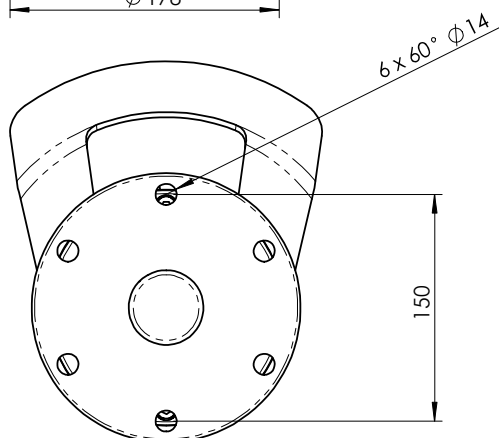

ROTATORS FR 7 - model B