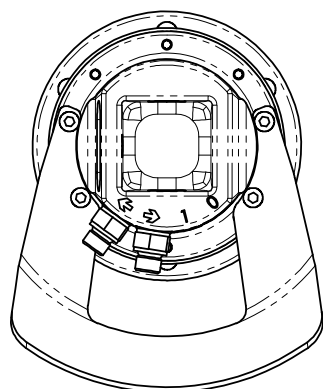

ROTATORS FR 7 - model B