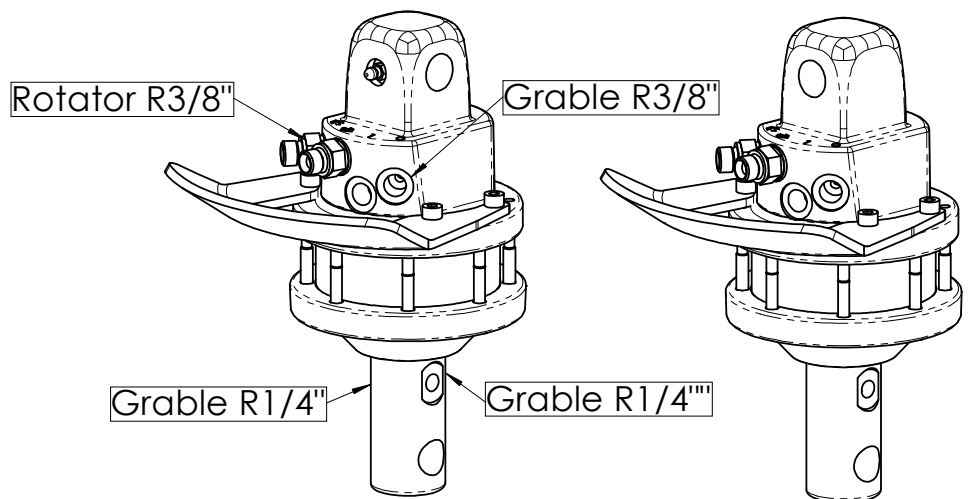

# ROTATORS FR 7 - model A

Direction of drilling

Direction X

Direction W

FR 7	
Rotation angle	unlimited
Max. working pressure	200 bar
Displacement	310 cm <sup>3</sup>
Torque (200bar)	780 Nm
Max. axial force	30 kN
Safe working load	2000 kg
Weight	16 kg