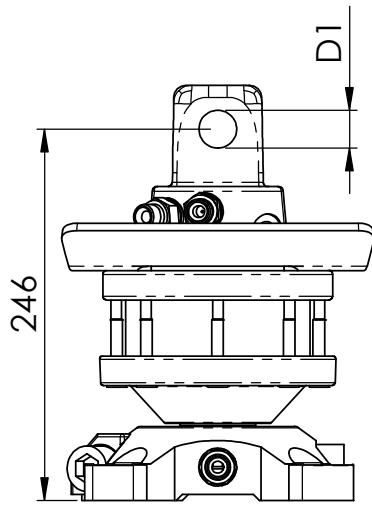

ROTATORS FR 7 FA