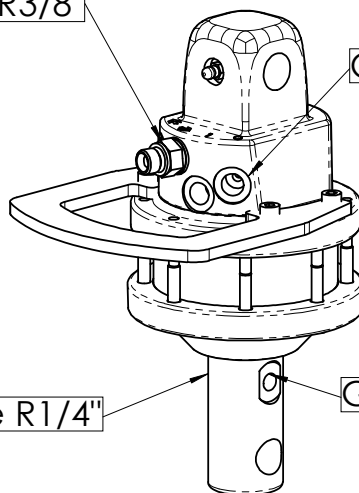

# ROTATORS FR 7.4 e

Direction of drilling

Direction X

Direction W

Rotator R3/8"

Grable R3/8"

Grable R1/4"

Grable R1/4"

FR 7.4	
Rotation angle	unlimited
Max. working pressure	200 bar
Displacement	310 cm <sup>3</sup>
Torque (200bar)	780 Nm
Max. axial force	30 kN
Safe working load	2000 kg
Weight	16 kg

Basic models				
Item	Name	Direction	D1	D2
17070	FR 7.4e-X24A24	X	24	24
17082	FR 7.4e-W25A25	W	25	25
17090	FR 7.4e-X1A1	X	1"	1"
17091	FR 7.4e-W1A1	W	1"	1"