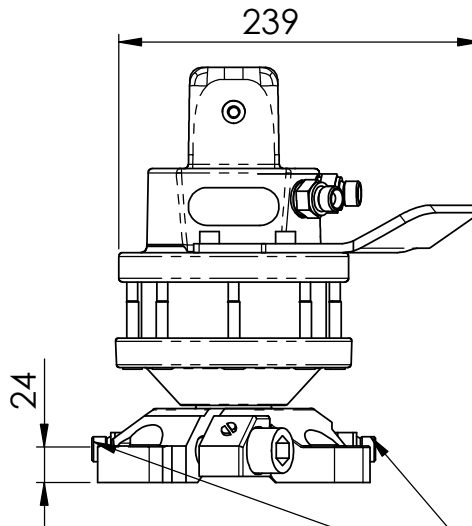

ROTATORS FR 7 FA

2 x G3/8"

FR 7 model FA	
Rotation angle	unlimited
Max. working pressure	200 bar
Displacement	310 cm³
Torque (200bar)	780 Nm
Max. axial force	30 kN
Safe working load	2000 kg
Weight	20 kg

Basic models				
Item	Name	Direction	D1	FLANGE
17038	FR 7-X24FA120X120	X	24	120x120
17039	FR 7-X25FA140X140	X	25	140x140
17040	FR 7-W25FA120X120	W	25	120x120
17041	FR 7-W25FA140X140	W	25	140x140