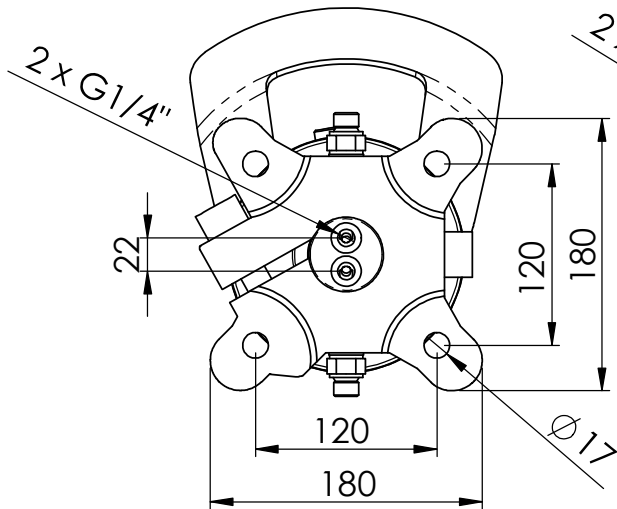

# ROTATORS FR 7 FA

FR 7 FA120X120

FR 7 FA140X140

2 x G3/8"

FR 7 model FA	
Rotation angle	unlimited
Max. working pressure	200 bar
Displacement	310 cm <sup>3</sup>
Torque (200bar)	780 Nm
Max. axial force	30 kN
Safe working load	2000 kg
Weight	20 kg