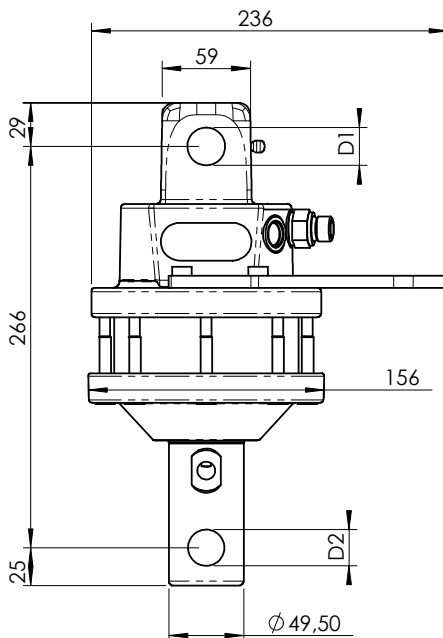

# ROTATORS FR 7.4 e

Direction of drilling

Direction X

Direction W

Rotator R3/8"

Grable R3/8"

Grable R1/4"

Grable R1/4"

FR 7.4	
Rotation angle	unlimited
Max. working pressure	200 bar
Displacement	310 cm <sup>3</sup>
Torque (200bar)	780 Nm
Max. axial force	30 kN
Safe working load	2000 kg
Weight	16 kg

Basic models				
Item	Name	Direction	D1	D2
17070	FR 7.4e-X24A24	X	24	24
17082	FR 7.4e-W25A25	W	25	25
17090	FR 7.4e-X1A1	X	1"	1"
17091	FR 7.4e-W1A1	W	1"	1"

# ROTATORS FR 7 - model A

Direction of drilling

Direction X

Direction W

FR 7	
Rotation angle	unlimited
Max. working pressure	200 bar
Displacement	310 cm <sup>3</sup>
Torque (200bar)	780 Nm
Max. axial force	30 kN
Safe working load	2000 kg
Weight	16 kg

Basic models				
Item	Name	Direction	D1	D2
17020	FR 7-X24A24	X	24	24
17025	FR 7-X25A24	X	25	24
17030	FR 7-X25A25	X	25	25
17032	FR 7-W25A25	W	25	25
17037	FR 7-W26A26	W	26	26