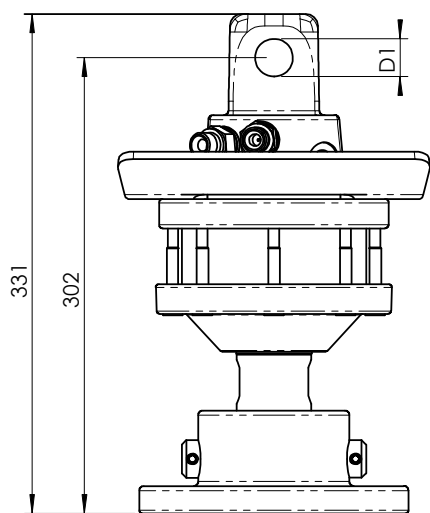

ROTATORS FR 7 - model B