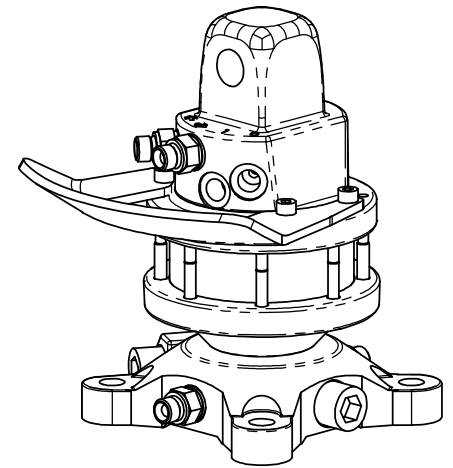

Basic models				
Item	Name	Direction	D1	Flange
17033	FR 7-W25B25	W	25	150

# ROTATORS FR 7 FA

FR 7 FA120X120

FR 7 FA140X140

2 x G3/8"

FR 7 model FA	
Rotation angle	unlimited
Max. working pressure	200 bar
Displacement	310 cm <sup>3</sup>
Torque (200bar)	780 Nm
Max. axial force	30 kN
Safe working load	2000 kg
Weight	20 kg