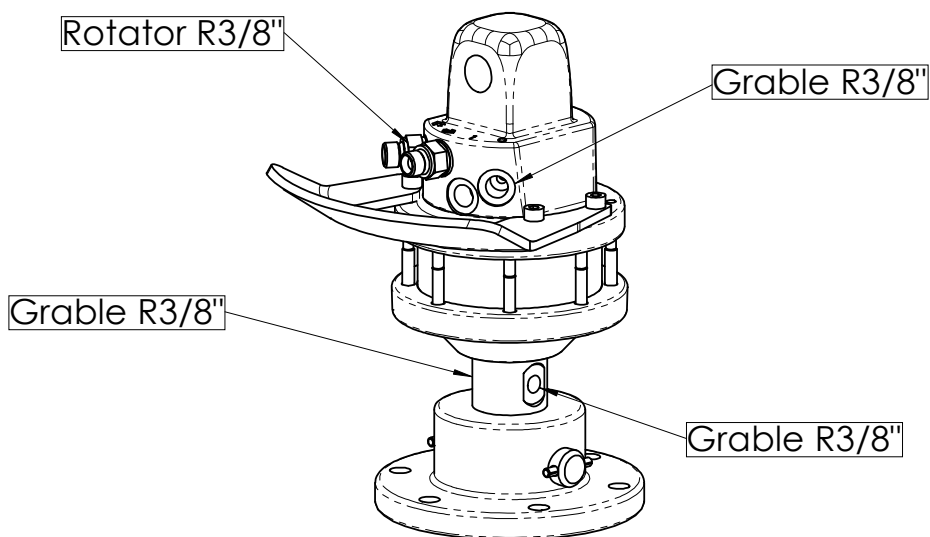

FR 7 Model B	
Rotation angle	unlimited
Max. working pressure	200 bar
Displacement	310 cm³
Torque (200bar)	780 Nm
Max. axial force	30 kN
Safe working load	2000 kg
Weight	22 kg