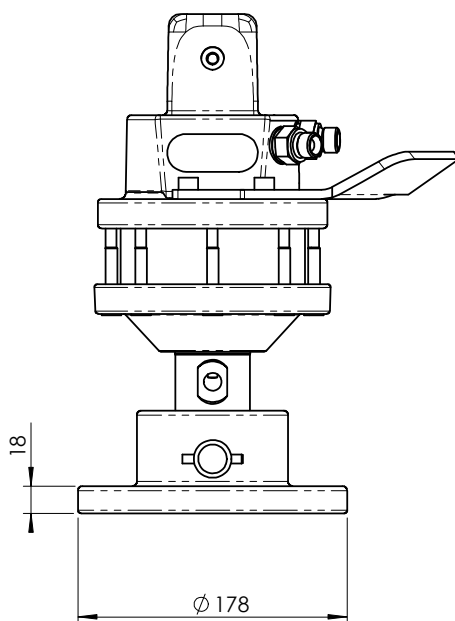

ROTATORS FR 7 - model B